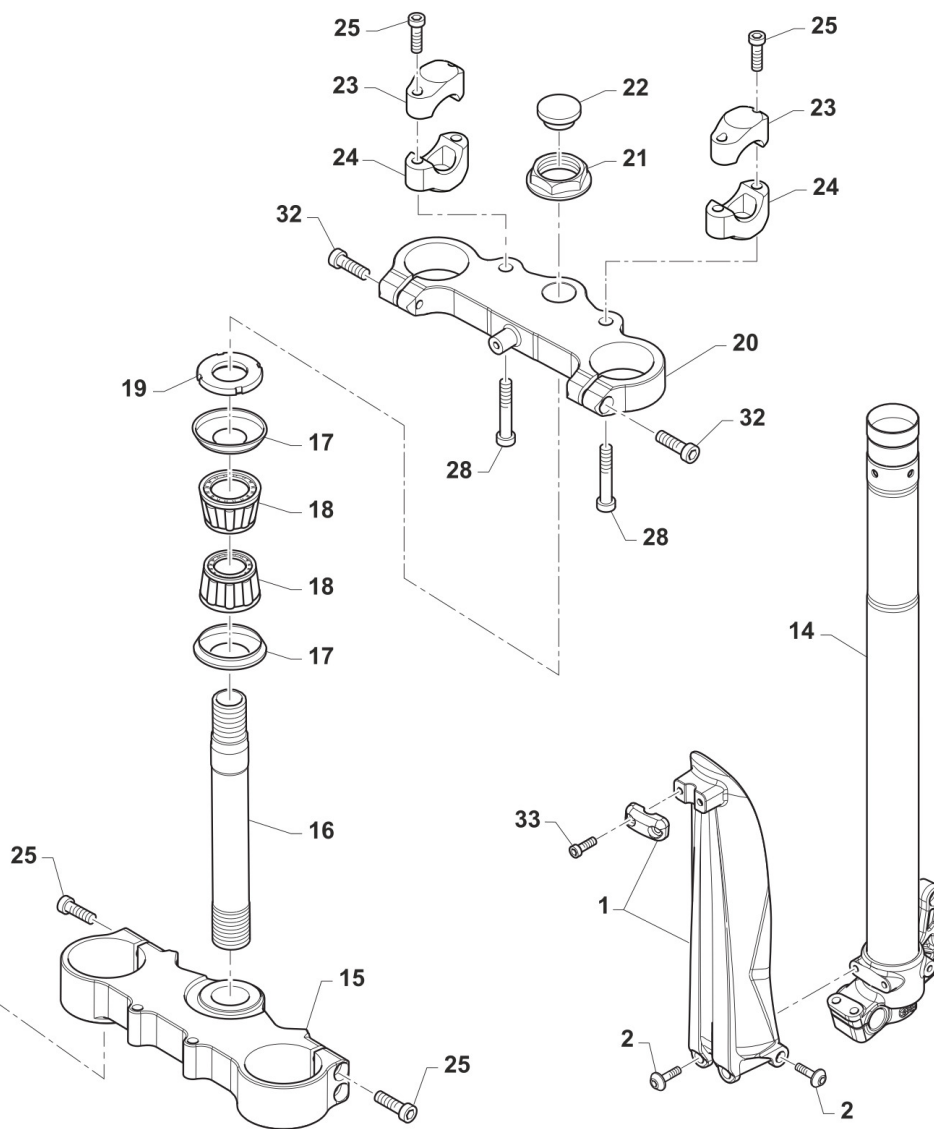

FORCELLA MUPO FRONT FORK MUPO