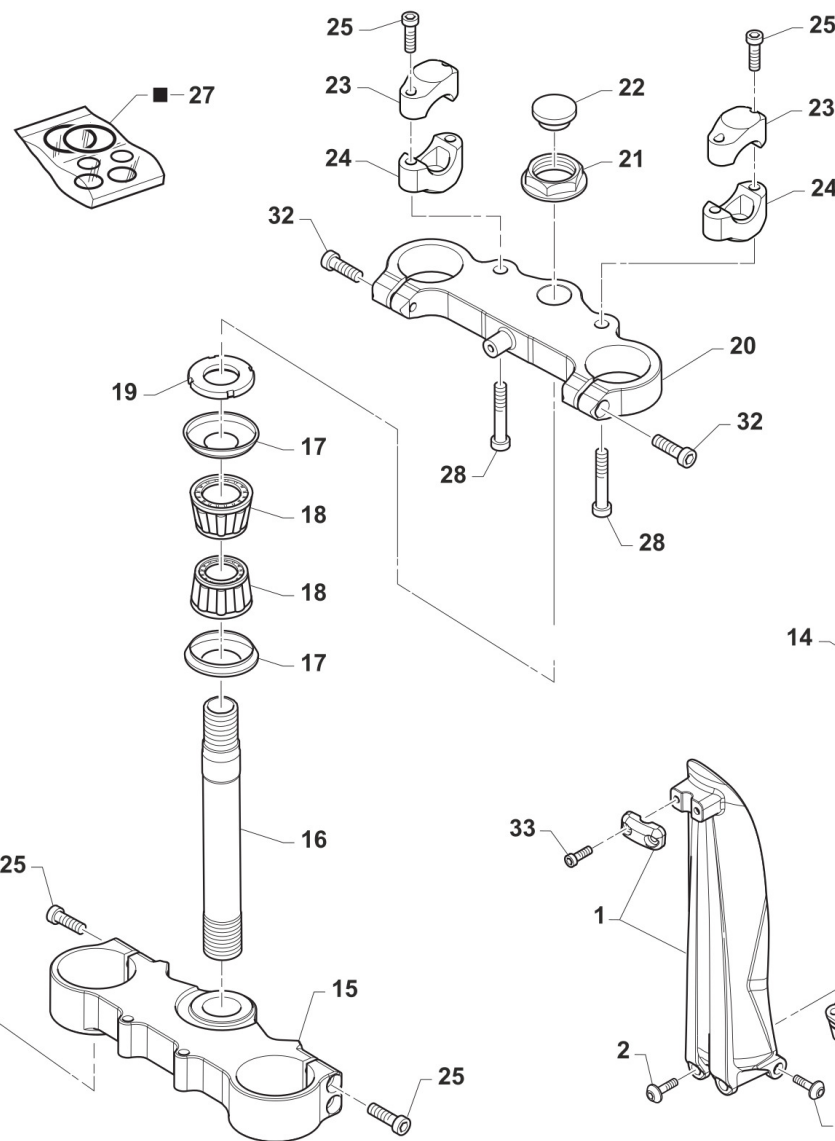

FORCELLA FORMULA FRONT FORK FORMULA