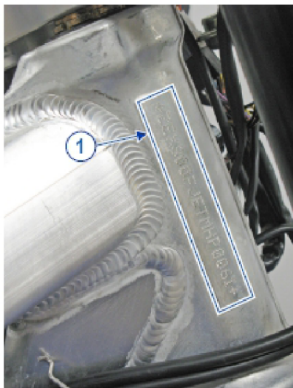

All data are subject to modification without prior notice.

2T85SMXJ25-T
2T 85 SMX JUNIOR - 2S 85 SMX JUNIOR

SOMMARIO
TABLE OF CONTENTS

MANUBRIO - HANDLEBAR.....	4
FRENO ANTERIORE - FRONT BRAKE.....	6
FORCELLA MUPO 38 SMX - FORK, MUPO 38 SMX.....	8
RUOTA ANTERIORE - FRONT WHEEL.....	10
IMPIANTO RAFFREDDAMENTO - RADIATOR.....	12
SERBATOIO - FUEL TANK.....	14
TELAIO - FRAME.....	16
PALSTICHE E SELLA - PLASTICS AND SEAT.....	18
FILTRO ARIA - AIR FILTER.....	20
FORCELLONE - SWINGARM.....	22
LEVERAGGI - LINKAGE.....	24
RUOTA POSTERIORE SMX - REAR WHEEL SMX.....	26
FRENO POSTERIORE - REAR BRAKE.....	28
SCARICO - EXHAUST SYSTEM.....	31