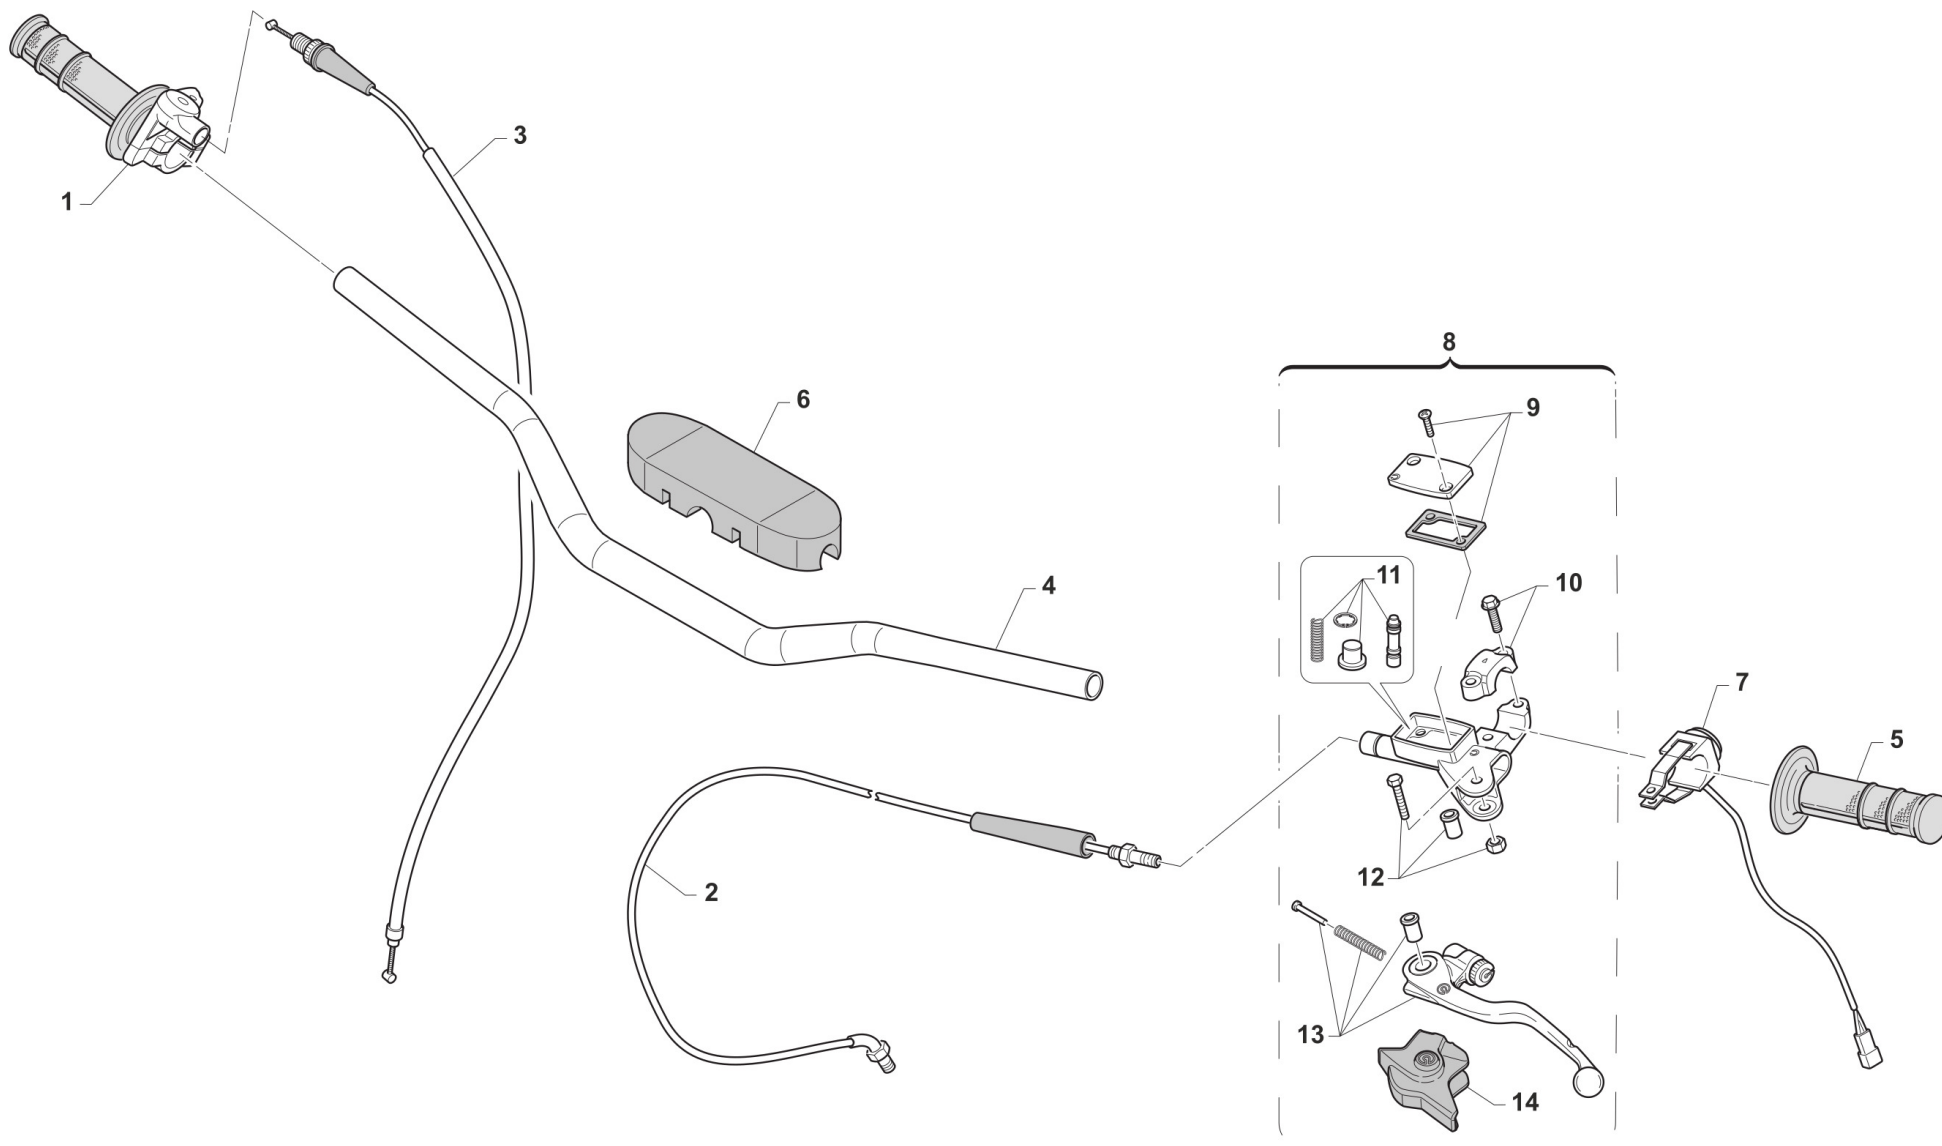

2T85SMXJ25-T
2T 85 SMX JUNIOR - 2S 85 SMX JUNIOR

MANUBRIO
HANDLEBAR

1

TM0106

2T85SMXJ25-T
2T 85 SMX JUNIOR - 2S 85 SMX JUNIOR

MANUBRIO
HANDLEBAR

1

Pos.	Codice	Q.tà	Note	Descrizione	Description
1	64017	1		COMANDO GAS DOMINO MOD. 99->	THROTTLE ASSY DOMINO 2S 99/->
2	35270.13	1		TUBO FRIZ. IDR. 85J M.13/-> WH	HYDR.CLUTCH HOSE 85J M.13->
3	64040	1		CAVO GAS JUNIOR M.13->	THROTTLE CABLE JUNIOR 13
4	64086	1		MANUBRIO TECLIN 85J + MB M.13/->	
5	64087	1		MANOPOLE COPPIA CIRCUIT IV (AZZURRO)	
6	64078.1	1		PARACOLPI MANUBRIO TM 2013 NR	PROTECTION FOR HANDLEBAR TM BLACK
7	68068	1		PULSANTE DI MASSA 85cc J13	SWITCH, ENGINE STOP 85cc 13/->
8	69360	1		POMPA FRIZIONE PS 9/17.7 BREMBO	PUMP, CLUTCH PS 9/17.7 BREMBO
9	64266	1		COPERCH./MEMBRAN.P.FRIZ.BREMBO 69360	
10	69362	1		CAVALLOTTO POMPA FRENO ANT PS10/16	HOLDER
11	64265	1		FLOTTANTE POMPA FRIZ. BREMBO 69360 9/17	
12	64245	1		PERNO LEVA POMPA FRIZ. BREMBO	PIN
13	64241	1		LEVA FRIZIONE BREMBO RICAMBIO	LEVER, CLUTCH BREMBO
14	64238	1		PARAPOLVERE POMPA FRIZIONE BR.	DUST SEAL,CLUTCH MASTER CYL.BR